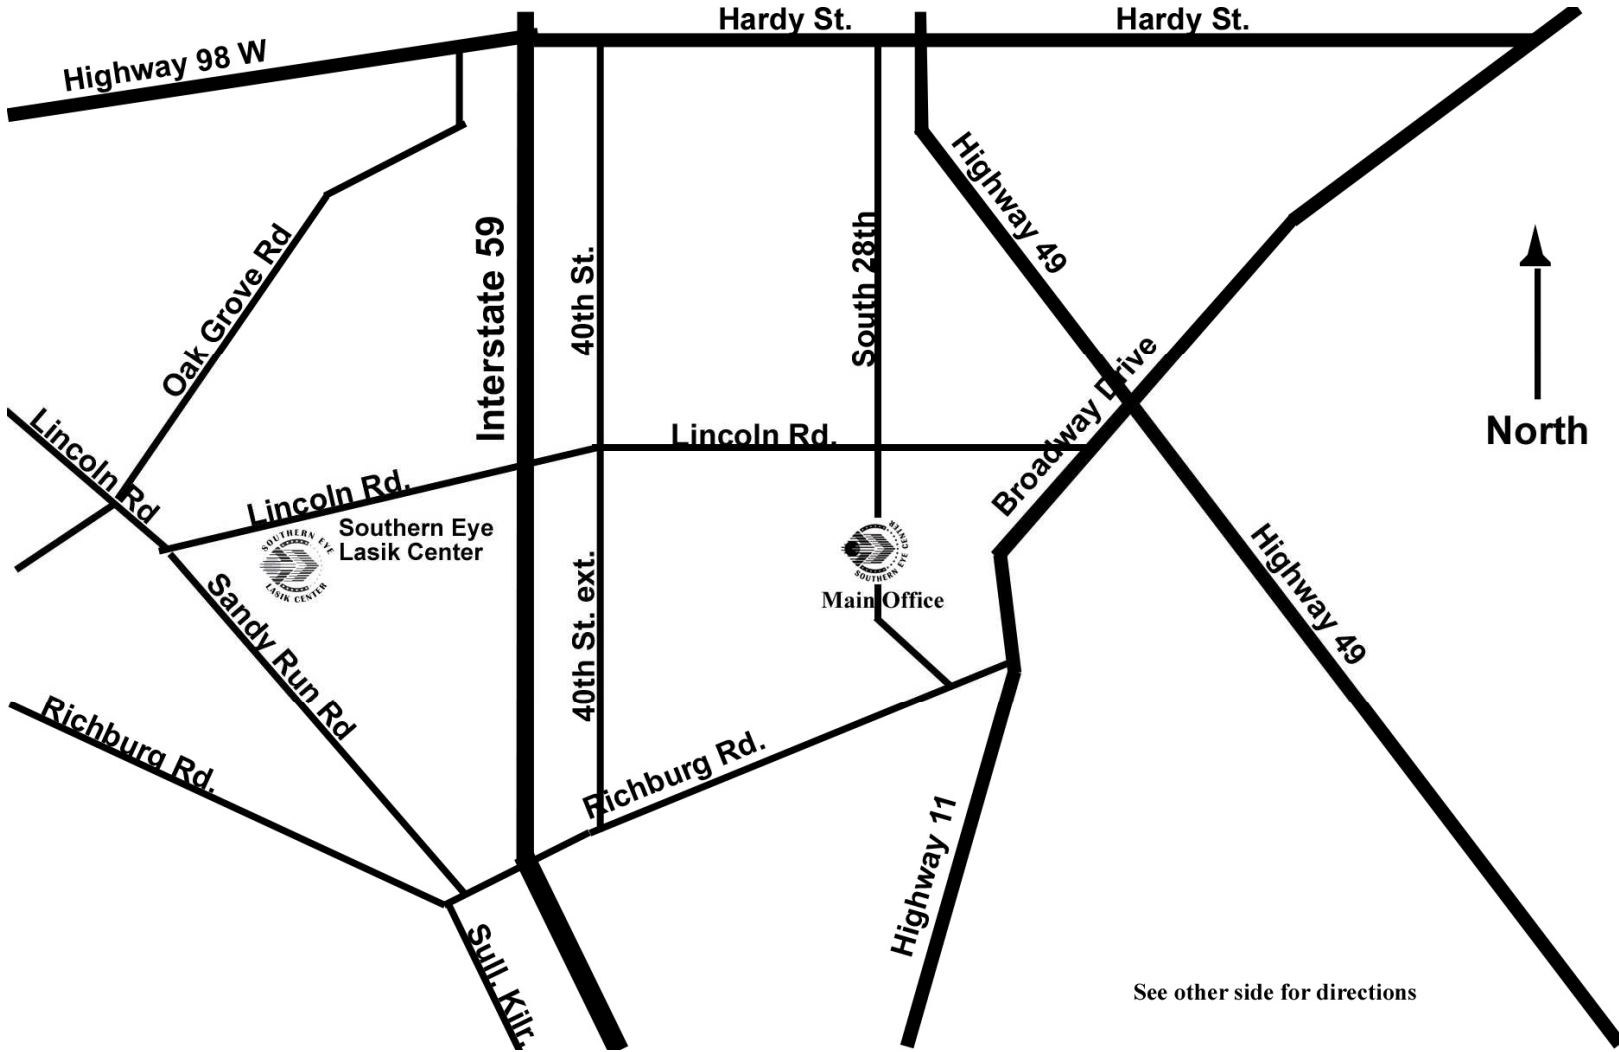

**Directions to Southern Eye LASIK Center at Lincoln Center, Suite 103.
Call 601-264-EYES with any questions.**

From Hwy 49 and Hardy St.

**Turn west onto Hardy St.
Turn LEFT onto S. 40th Ave.
Turn RIGHT onto Lincoln Rd.
Go Approx. 1 mile
Lincoln Center is on the LEFT**

From Old Hwy 11

**Turn LEFT onto Lincoln Rd.
Go Approx. 3 miles
Lincoln Center is on the LEFT**

From 98 West

**Cross over I-59
Turn RIGHT onto S. 40th Ave.
Turn RIGHT onto Lincoln Rd.
Go Approx. 1 mile
Lincoln Center is on the LEFT**

From Interstate 59 (note: no direct exit onto Lincoln Rd.)

**Turn off interstate at Exit #65
Turn toward Hattiesburg (east) onto Hardy Street
Turn RIGHT onto S. 40th Ave.
Turn RIGHT onto Lincoln Rd.
Go Approx. 1 mile
Lincoln Center is on the LEFT**

See other side for directions